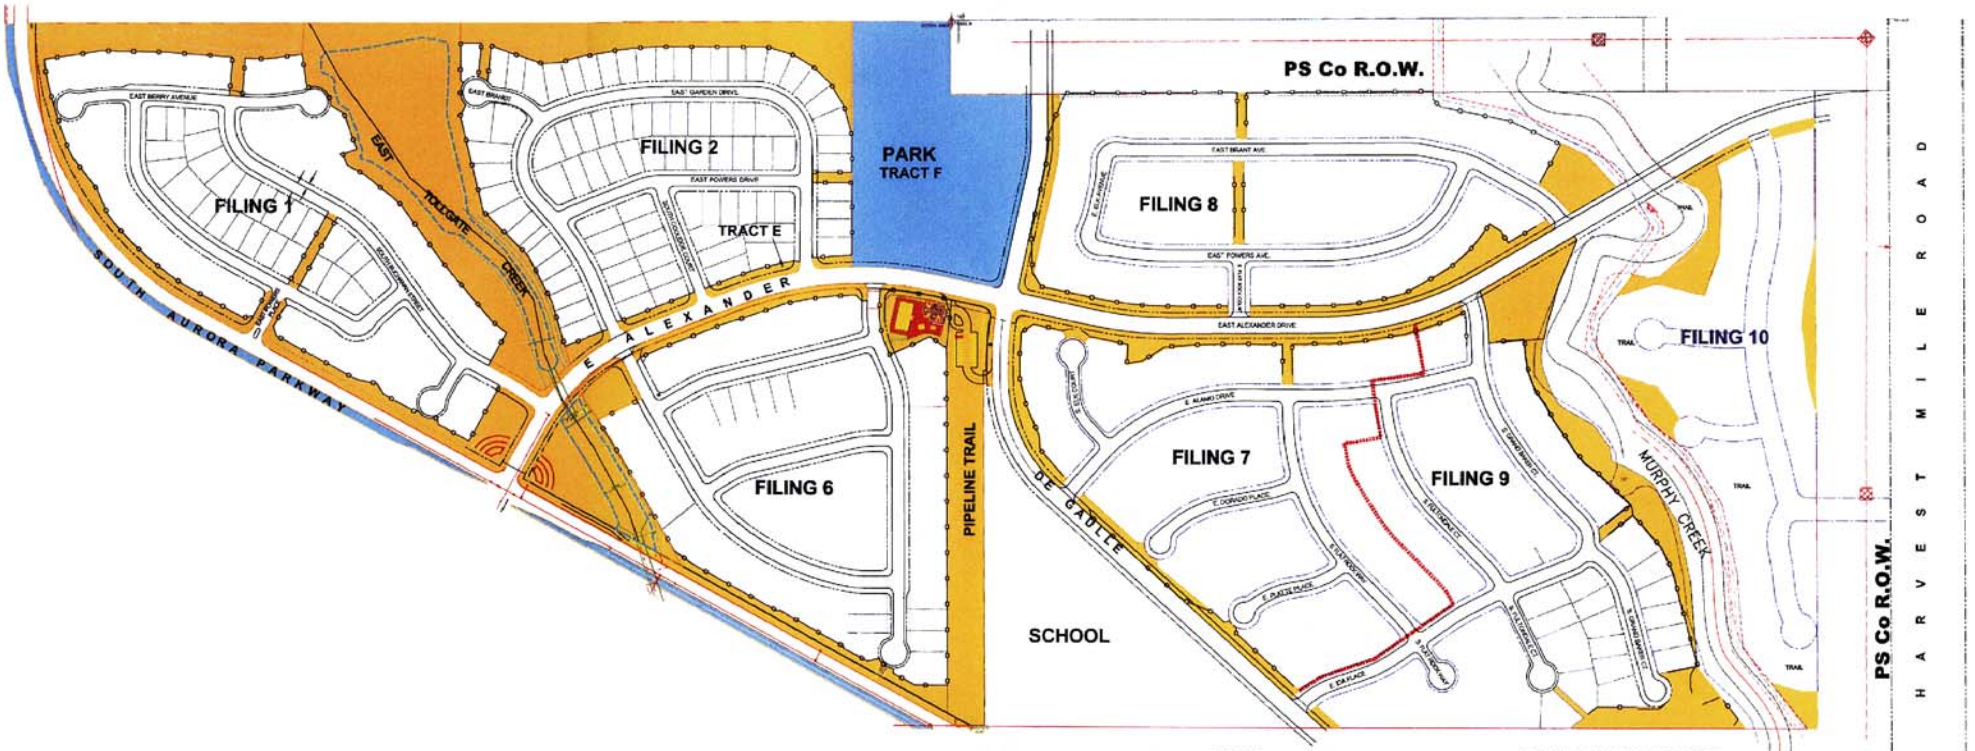

Sorrel Ranch

Aurora, Colorado
SORREL RANCH HOA

NOTE:
SORREL RANCH HOA RESPONSIBLE FOR ALL IMPROVEMENTS WITHIN EACH TRACT, INCLUDING FENCING AND MONUMENT SIGNS. SORREL RANCH HOA IS RESPONSIBLE FOR MAINTENANCE OF THE PRIVATE UNDERDRAIN SYSTEM.

SORREL RANCH HOA LEGEND

- SORREL RANCH HOA
- CITY
- HOA FENCE
- CITY OR UD MAY PERFORM MAINTENANCE AS NEEDED

SORREL RANCH HOA MARCH 10, 2005

Scale: 1" = 100' North

H A R V E S T M I L L E R O A D