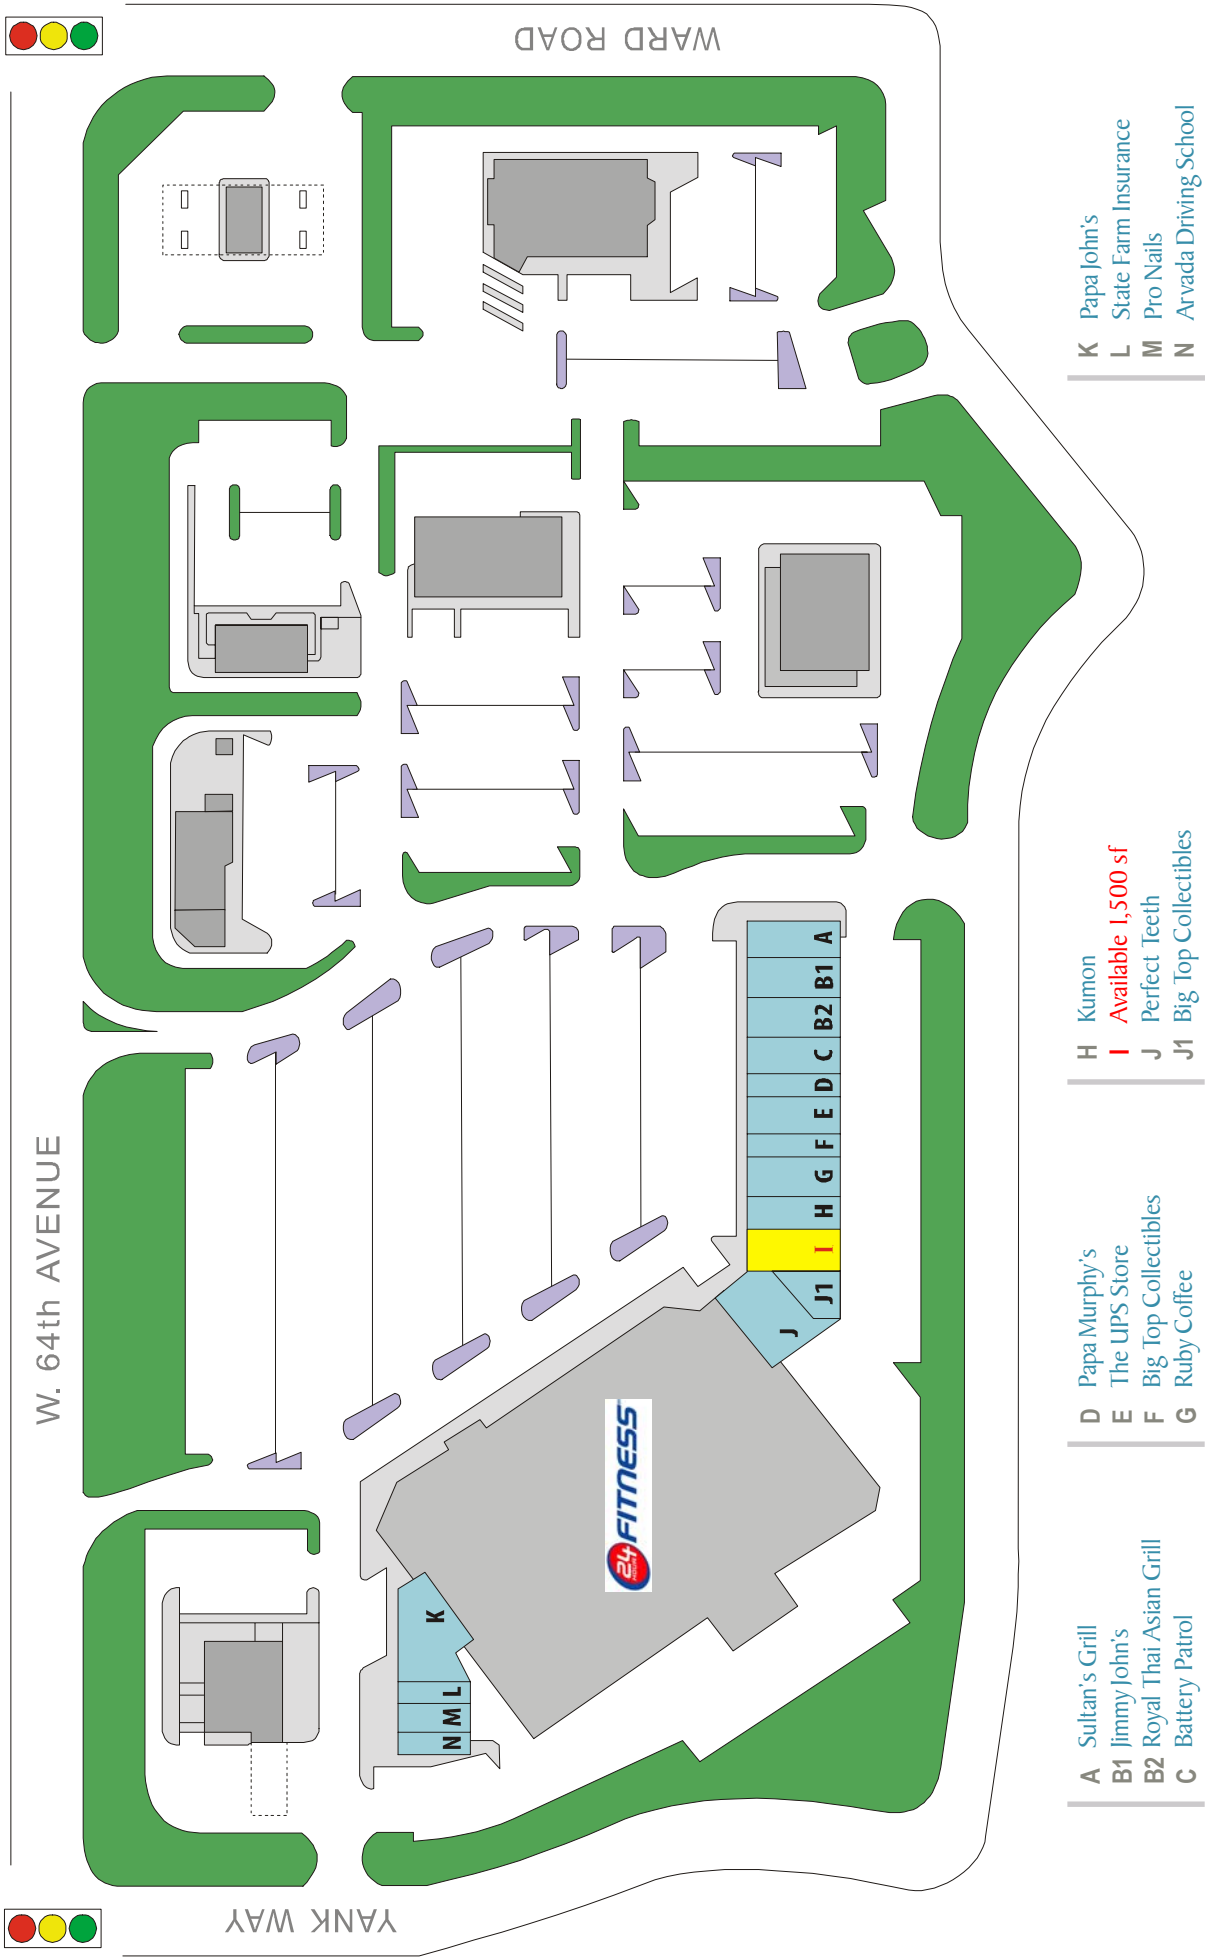

720-880-2923 direct | 720-352-9457 cell

A Sultan's Grill
B1 Jimmy John's
B2 Royal Thai Asian Grill
C Battery Patrol

D Papa Murphy's
E The UPS Store
F Big Top Collectibles
G Ruby Coffee

H Kumon
I Available 1,500 sf
J Perfect Teeth
J1 Big Top Collectibles